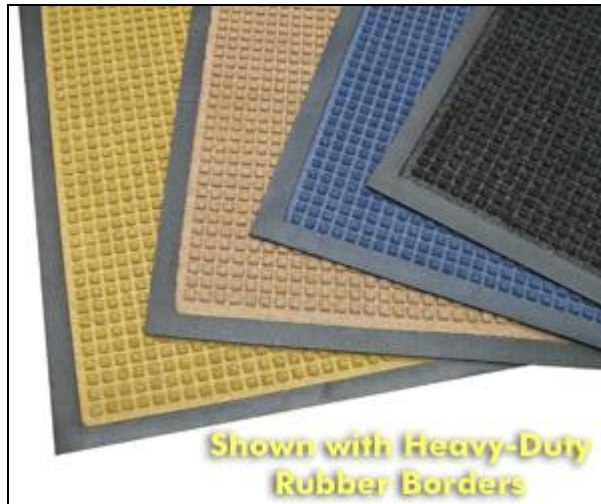

## Terra Entrance Mats

Terra Mats are a popular rubber backed entrance mats. Due to their high/low, raised square pattern, these Terra entrance floor mats aggressively scrape shoes clean of dirt, debris and moisture.

- The Terramat also features a water dam border that can hold up to 1.5 gallons/SY of water.
- Terra floor mats are available with a heavy-duty rubber border for any rugged environment.
- The surface of the Terra mats are made from an anti-static polypropylene material which dries quickly and will not fade or rot, making these entrance mats an ideal floor mat for both indoor or outdoor areas.
- To clean the Terra Mats, simply shake out, vacuum, or hose off and hang dry.